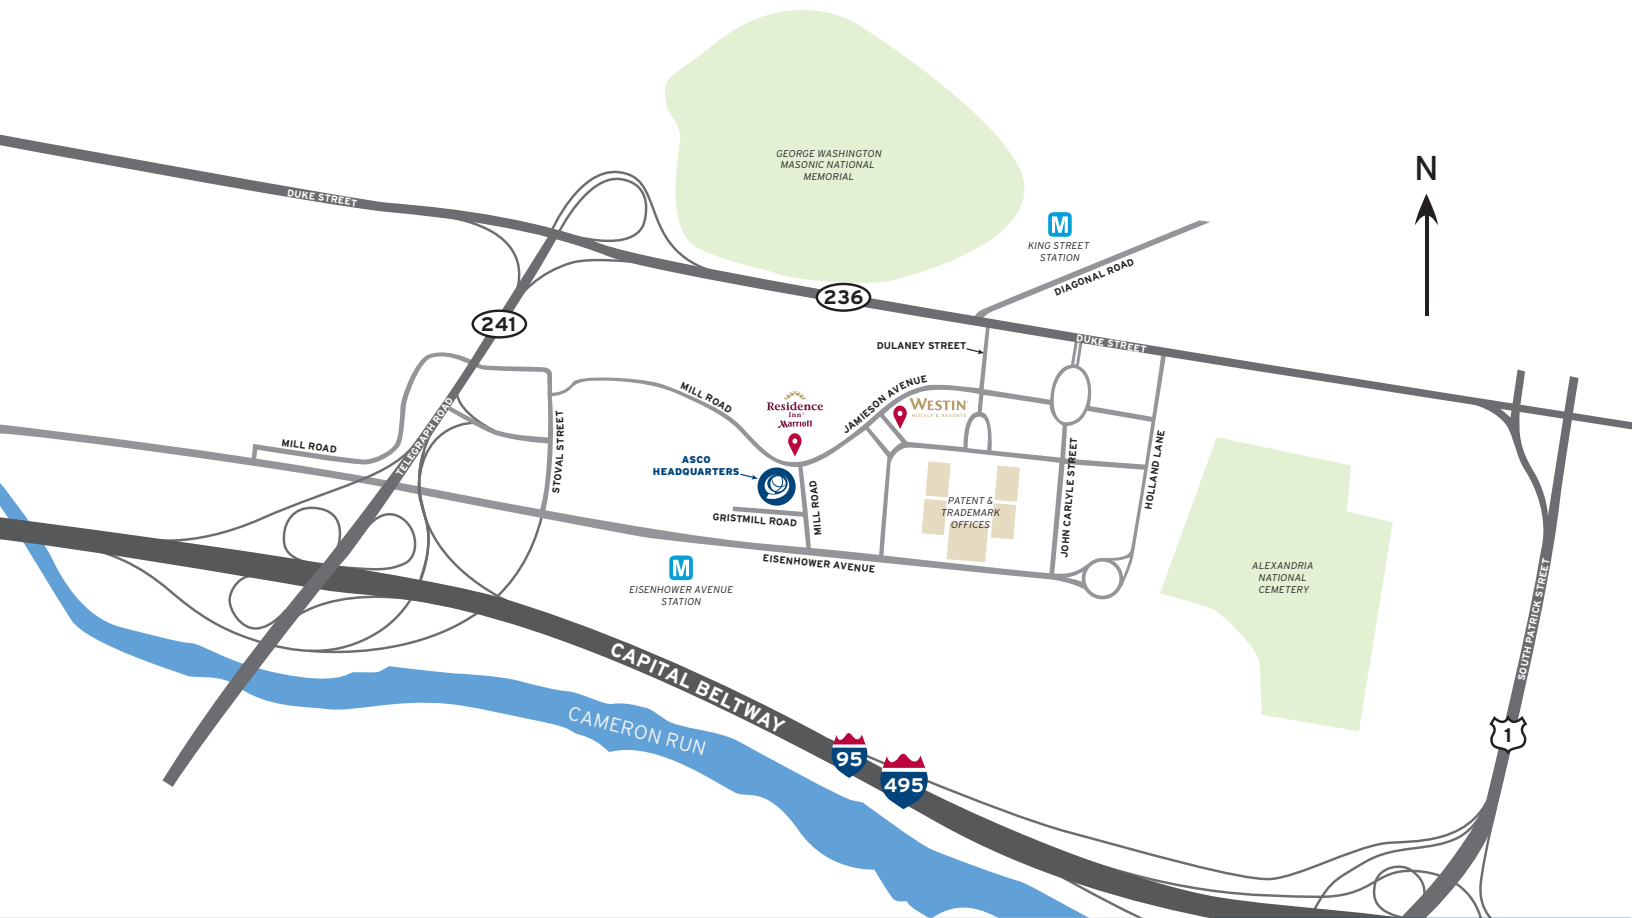

DIRECTIONS TO ASCO HEADQUARTERS

From I-95/I-495 West:

- Take Exit 176B to N VA 241/Telegraph Rd/ Eisenhower Ave, towards Eisenhower Ave
- Turn right on Eisenhower Ave
- Turn left on Mill Rd
- Turn left on Gristmill Rd; entrance to the parking garage is on the right

From I-95/I-495 East/ National Harbor:

- Cross the Woodrow Wilson Bridge
- Take Exit 176B to N VA 241/Telegraph Rd/ Eisenhower Ave
- Take the Eisenhower Ave Exit to the right
- Turn right on Stovall Ave
- Turn left on Eisenhower Ave
- Turn left on Mill Rd
- Turn left on Gristmill Rd; entrance to the parking garage is on the right

From Crystal City:

- South on US 1/Jefferson Davis Hwy towards Alexandria
- Turn right on VA 236/Duke St
- Turn left on Dulaney St
- Turn right on Jamieson Ave
- Turn left on Mill Rd
- Turn right on Gristmill Rd; entrance to the parking garage is on the right

By Metro:

- Take the Yellow Line to Eisenhower Ave station
- Go right on Eisenhower Ave for two blocks
- Turn left on Mill Road; ASCO Headquarters is the second building on the left

ASCO[®]

AMERICAN SOCIETY OF CLINICAL ONCOLOGY